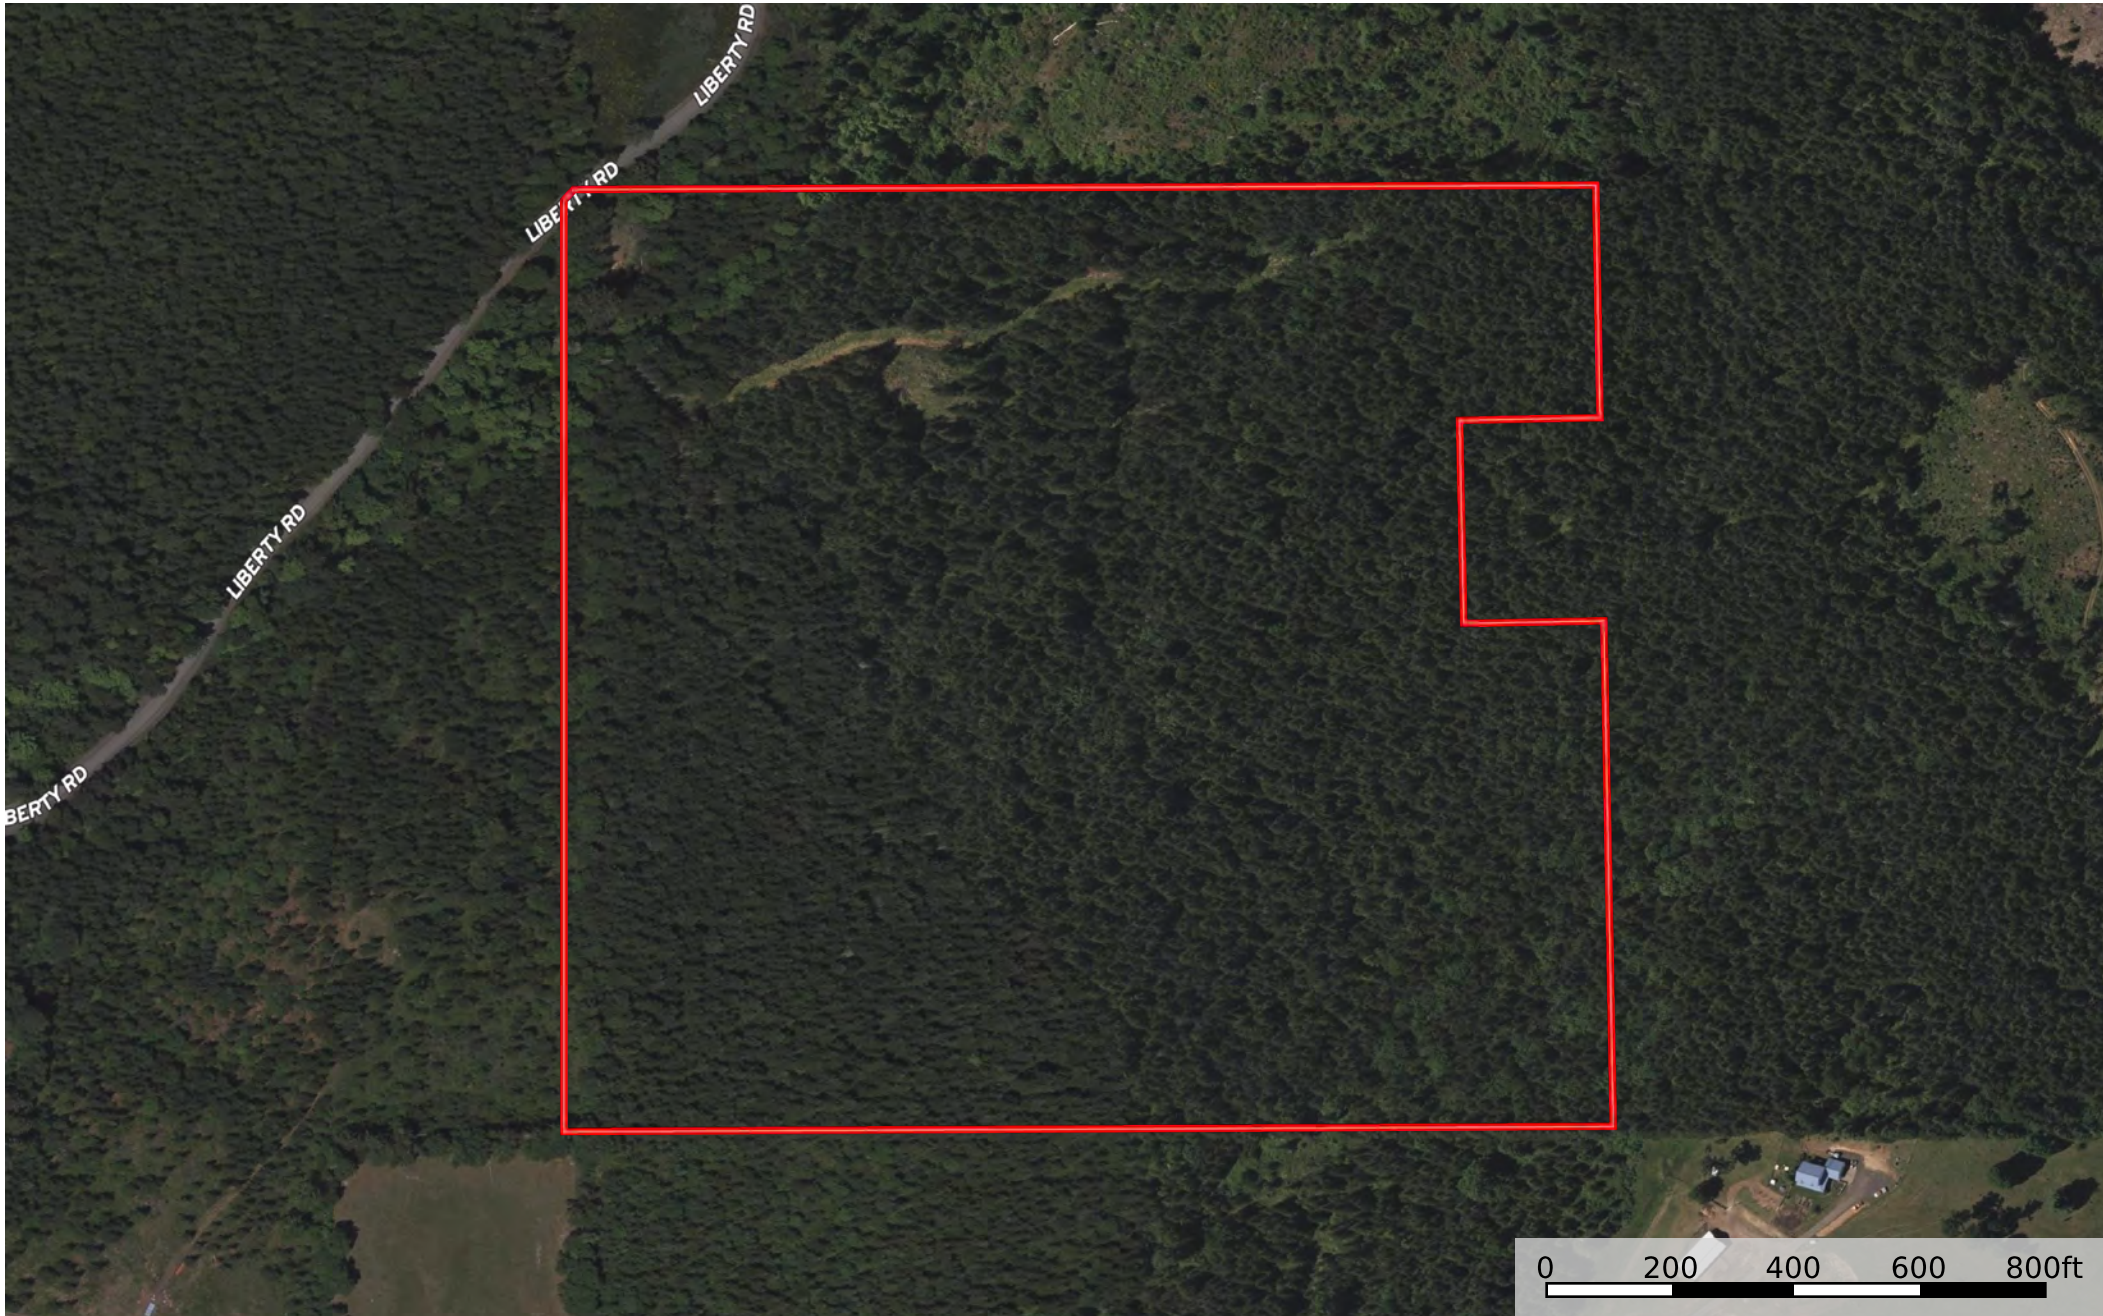

Liberty Forest

Polk County, OR - 55.24 Acres +/-

 Boundary

Liberty Forest

Polk County, OR - 55.24 Acres +/-

 Boundary  Seasonal Stream

ODF FPA Streams Map

1/22/2026, 2:13:55 PM

 4
FPA Flow Line, Fish Presence

 Fish, Small
 Nonfish, Small

1:4,514

Source: Esri, Vantor, Earthstar Geographics, and the GIS User Community, Sources: Esri, TomTom, Garmin, FAO, NOAA, USGS, © OpenStreetMap contributors, and the GIS User Community