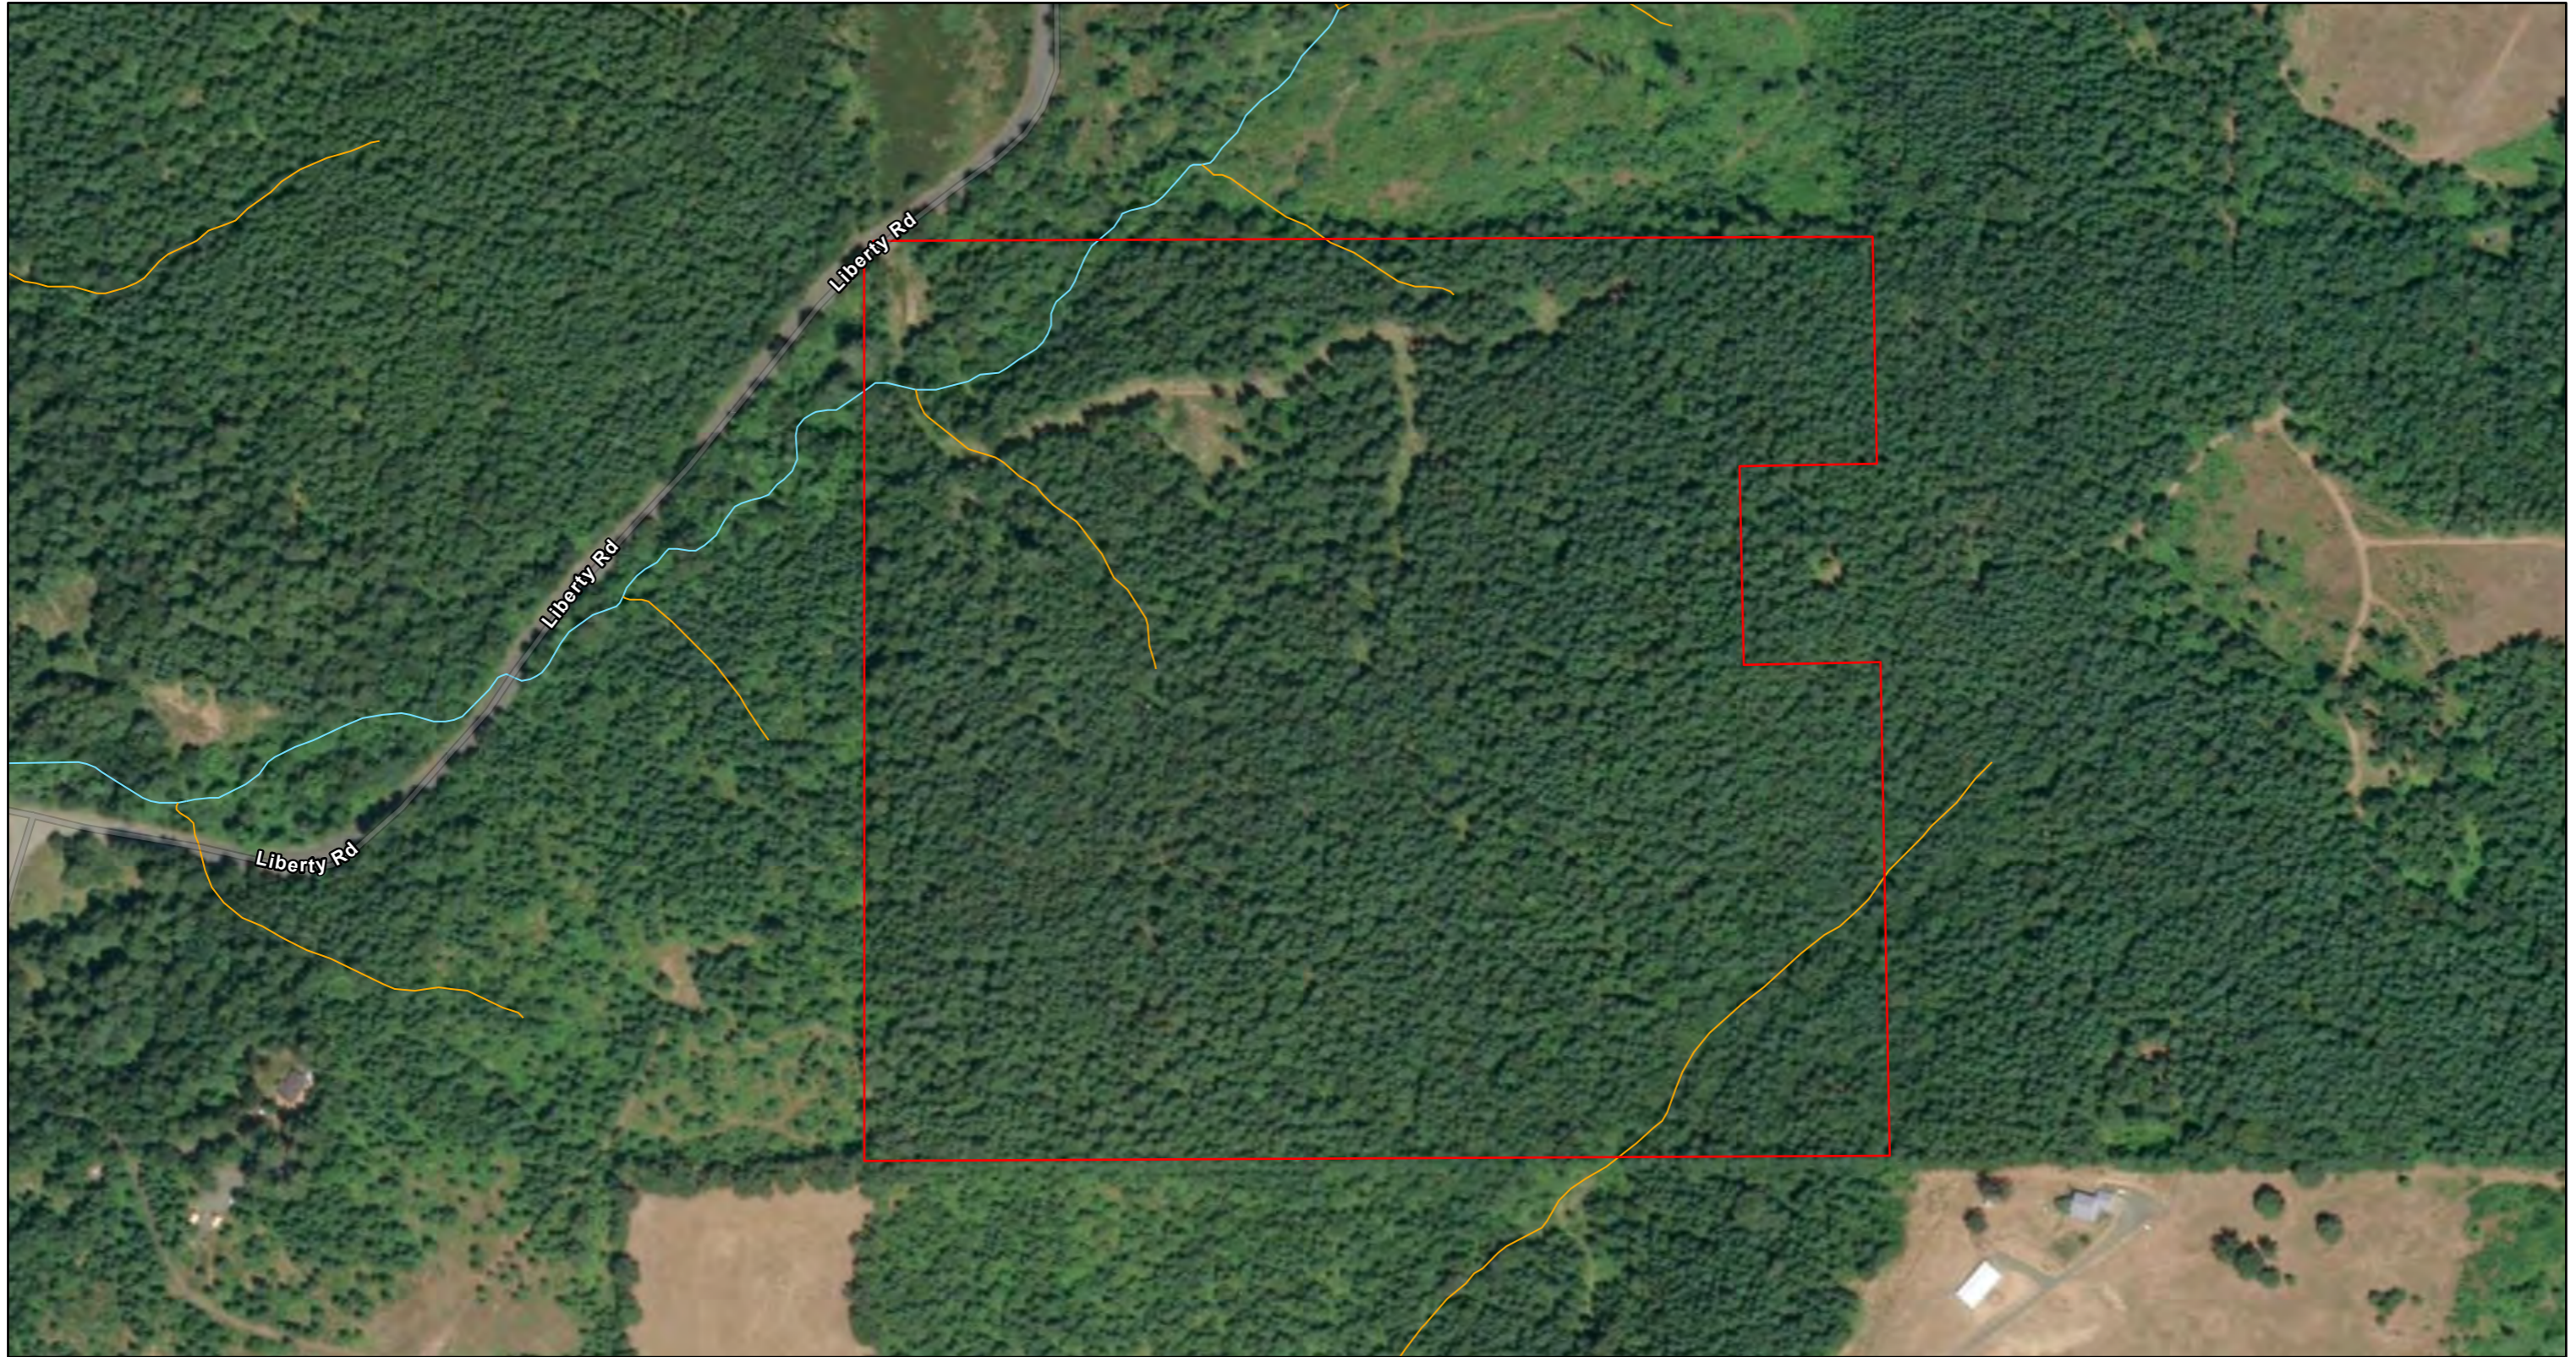

Liberty Forest

Polk County, OR - 55.24 Acres +/-

 Boundary

Liberty Forest

Polk County, OR - 55.24 Acres +/-

 Boundary  Seasonal Stream

ODF FPA Streams Map

1/22/2026, 2:13:55 PM

 4
FPA Flow Line, Fish Presence

 Fish, Small
 Nonfish, Small

1:4,514

Source: Esri, Vantor, Earthstar Geographics, and the GIS User Community, Sources: Esri, TomTom, Garmin, FAO, NOAA, USGS, © OpenStreetMap contributors, and the GIS User Community