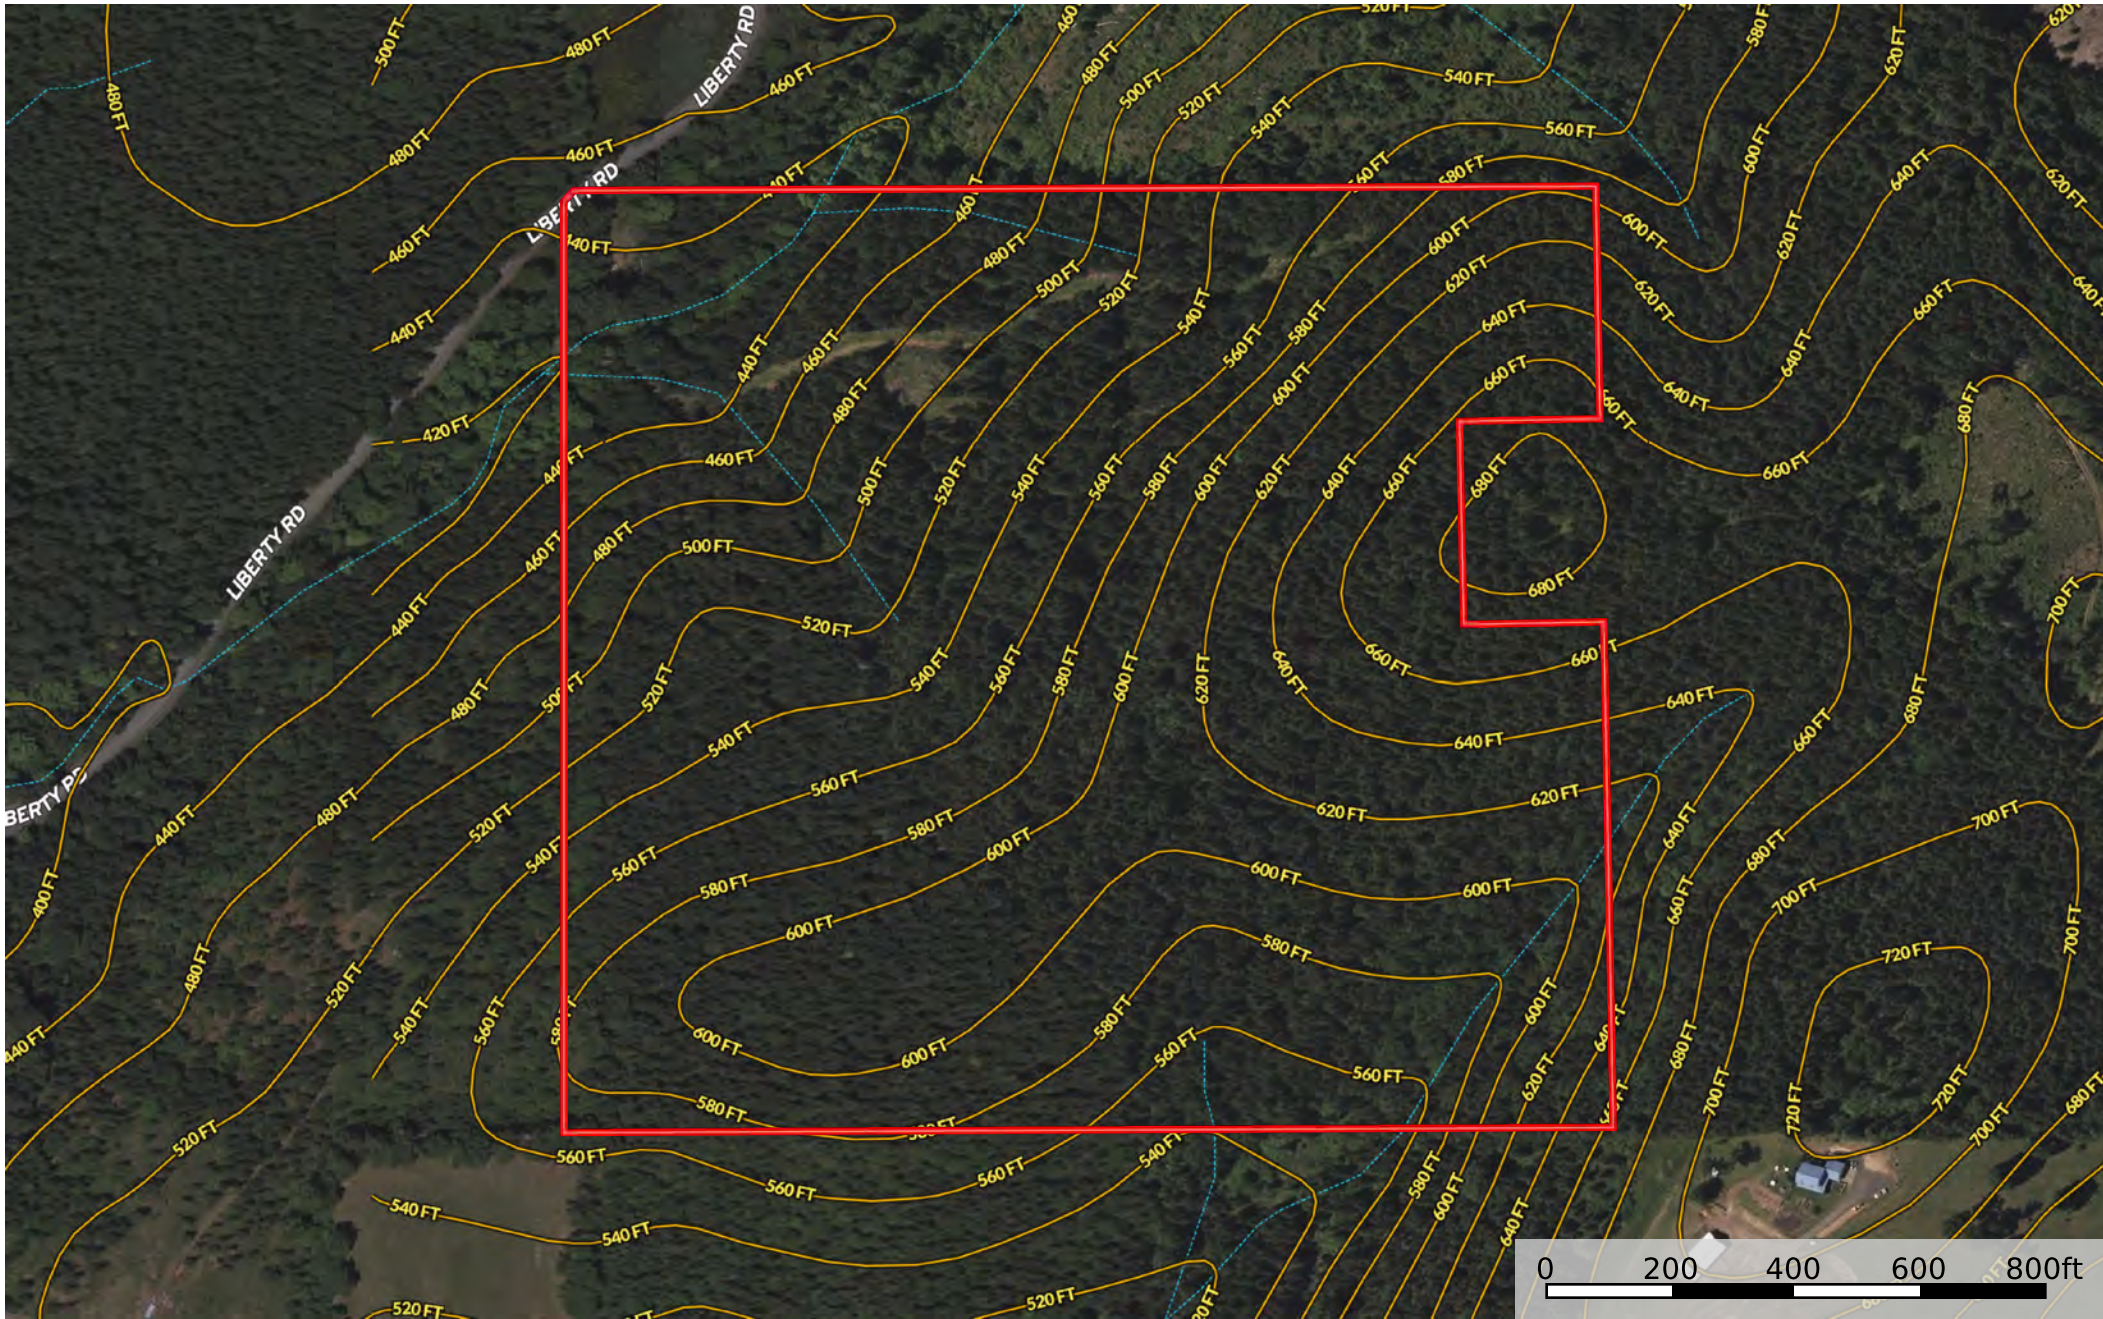

Liberty Forest

Polk County, OR - 55.24 Acres +/-

 Boundary

Liberty Forest

Polk County, OR - 55.24 Acres +/-

 Boundary  Seasonal Stream

ODF FPA Streams Map

1/22/2026, 2:13:55 PM

 4
FPA Flow Line, Fish Presence

 Fish, Small
 Nonfish, Small

1:4,514

Source: Esri, Vantor, Earthstar Geographics, and the GIS User Community, Sources: Esri, TomTom, Garmin, FAO, NOAA, USGS, © OpenStreetMap contributors, and the GIS User Community